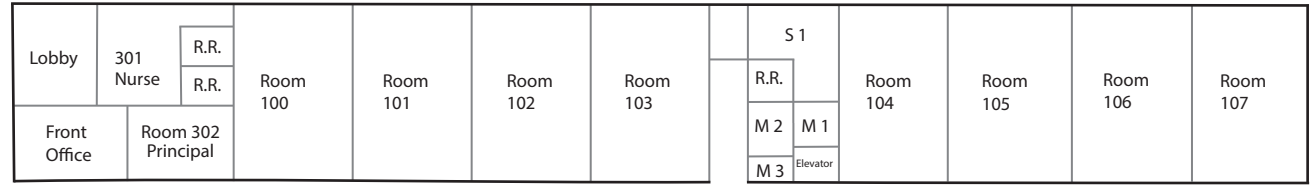

1ST FLOOR EVACUATION PLAN

VIRGINIA AVENUE

LEGEND:	
R.R.	Rest Room
M	Maintenance
S	Storage

KANSAS AVENUE

2ND FLOOR EVACUATION PLAN

VIRGINIA AVENUE

LEGEND:
 R.R. Rest Room
 M Maintenance
 S Storage

KANSAS AVENUE