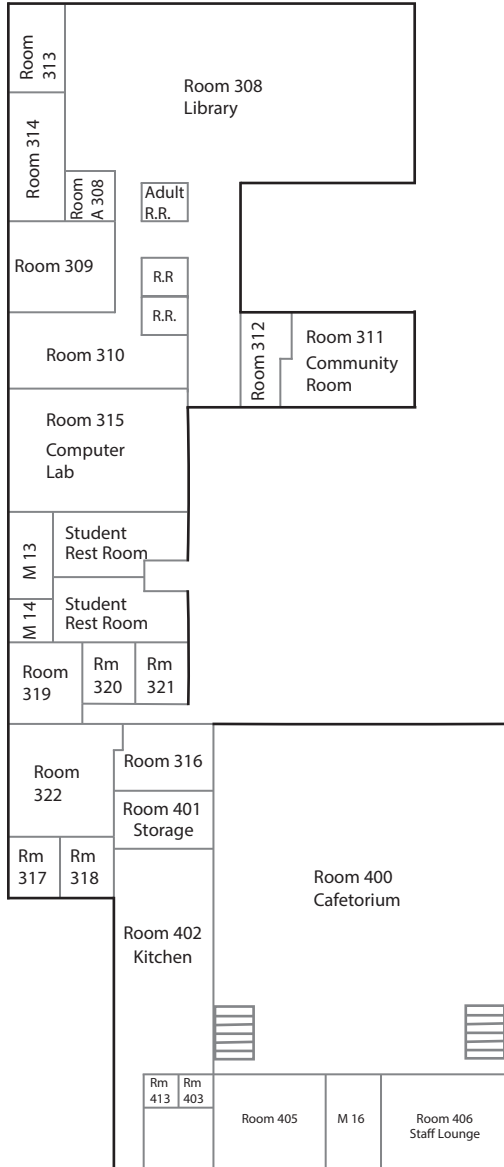

1ST FLOOR EVACUATION PLAN

VIRGINIA AVENUE

LEGEND:	
R.R.	Rest Room
M	Maintenance
S	Storage

KANSAS AVENUE

2ND FLOOR EVACUATION PLAN

VIRGINIA AVENUE

LEGEND:
 R.R. Rest Room
 M Maintenance
 S Storage

KANSAS AVENUE