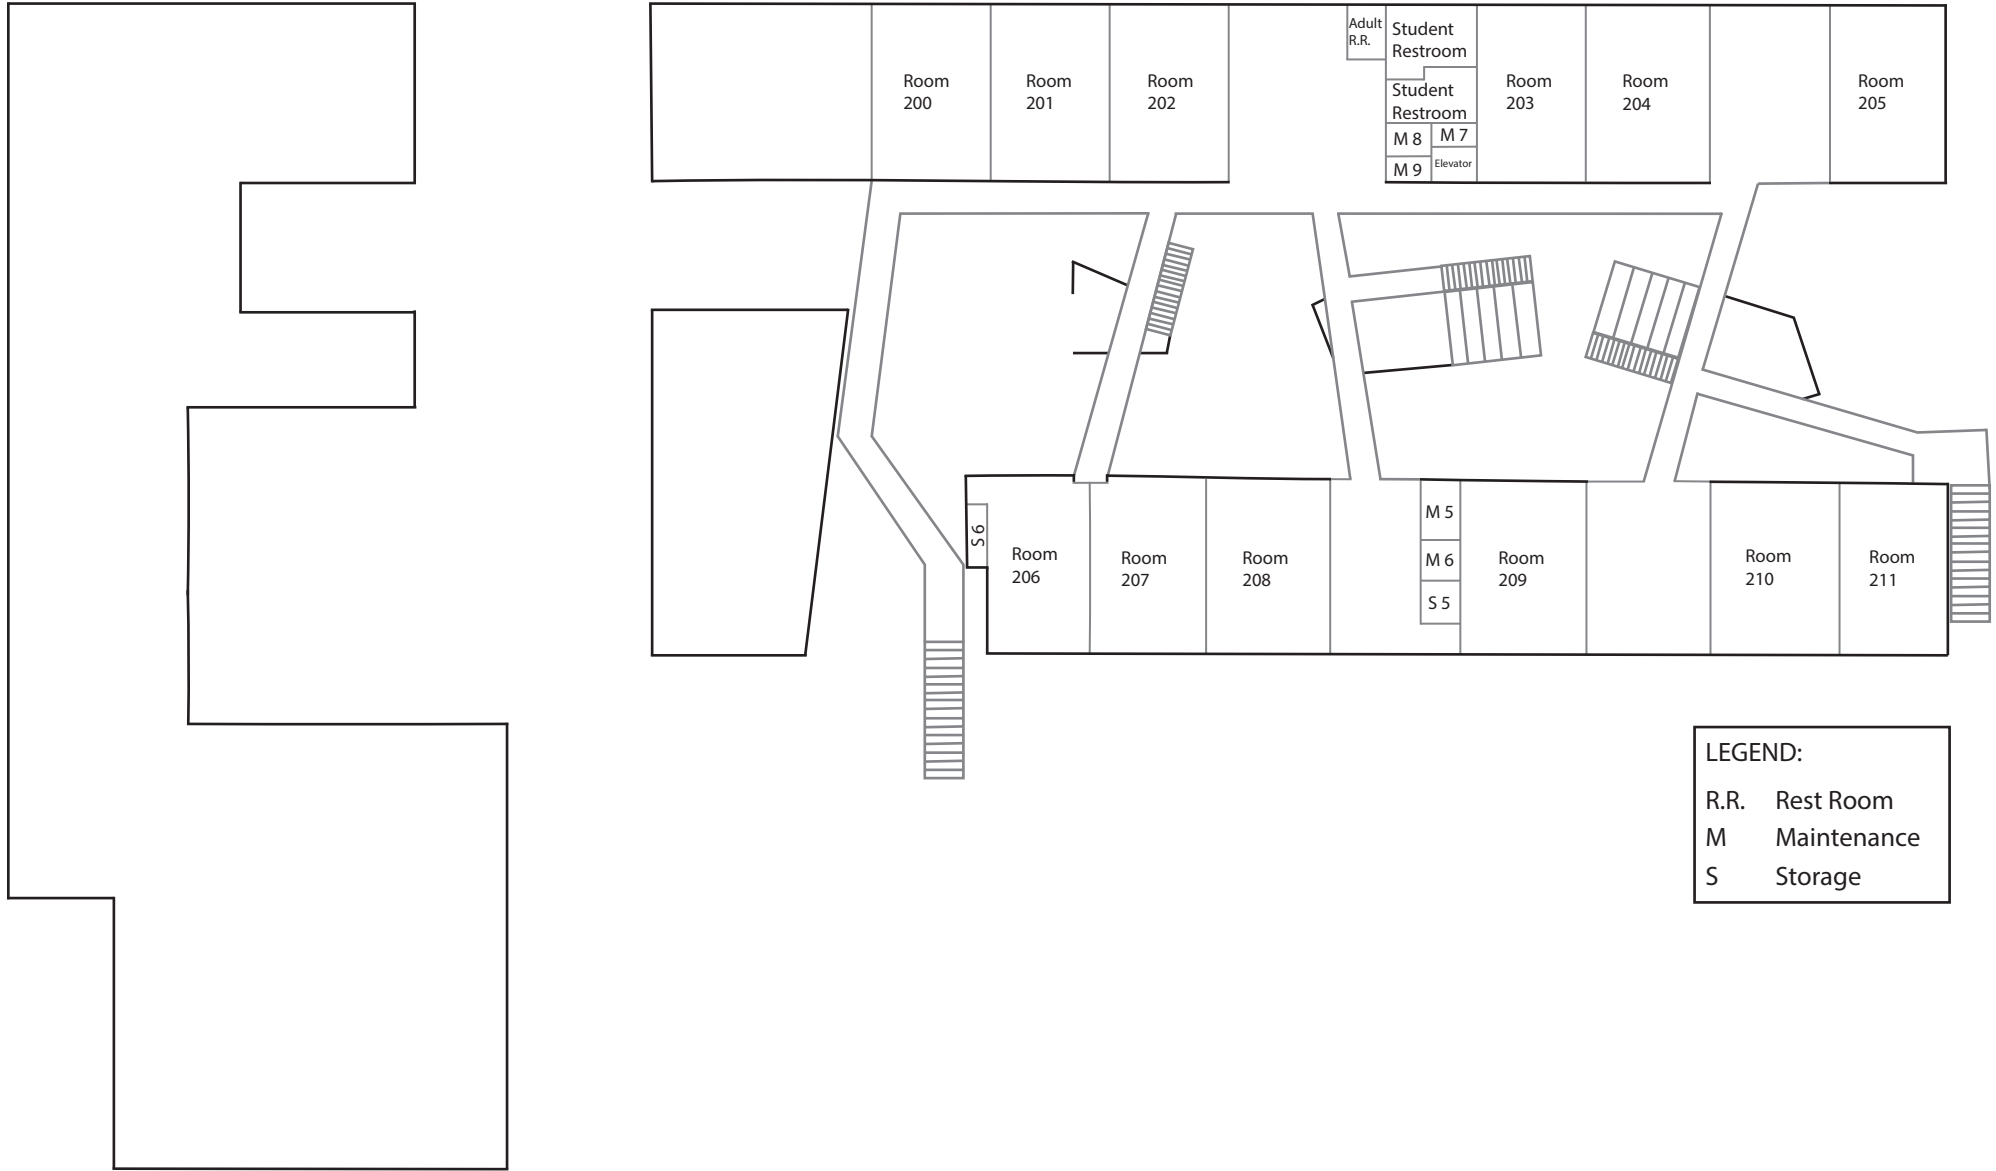

1ST FLOOR EVACUATION PLAN

VIRGINIA AVENUE

LEGEND:	
R.R.	Rest Room
M	Maintenance
S	Storage

KANSAS AVENUE

2ND FLOOR EVACUATION PLAN

VIRGINIA AVENUE

LEGEND:
 R.R. Rest Room
 M Maintenance
 S Storage

KANSAS AVENUE